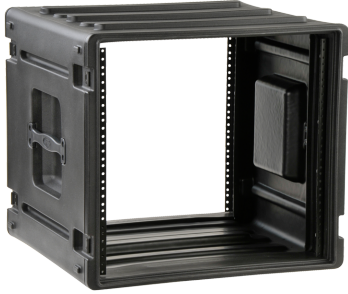

10U rSeries Rack

1SKB-R10U

FEATURES

SPECIFICATIONS

Exterior	Hard	-
Rack Units	10	-
Front Rail To Back Lid	19.75 in	50.16 cm
Rail To Rail	17.5 in	44.45 cm
Rear Rail to Front Lid	19.75 in	50.16 cm
Product Weight	25.18 lb	11.42 kg
Exterior Length	24 in	60.96 cm
Exterior Width	22.5 in	57.15 cm
Exterior Height	20 in	50.80 cm
Carton Length	24.5 in	62.23 cm
Carton Width	23 in	58.42 cm
Carton Height	21 in	53.34 cm
Shipping Weight	28.77 lb	13.05 kg

AVAILABLE CONFIGURATIONS

1SKB-R10U

Black

-